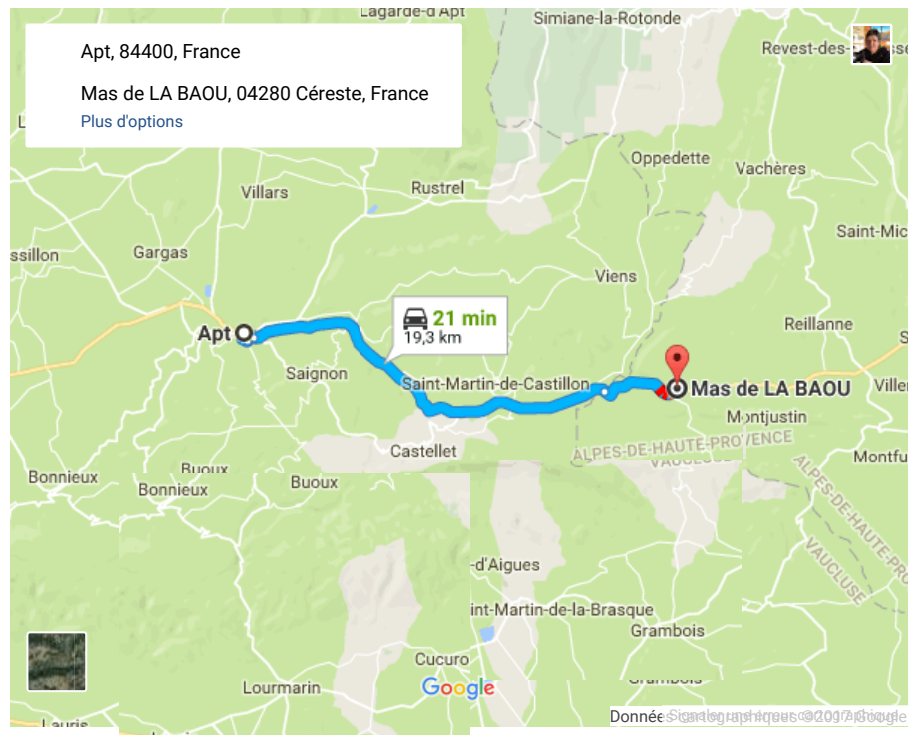

Mas de LA BAOU

Gîtes de charme en Provence ***

Alain et Françoise ALTER

Le Mas de La Baou

Avenue Guy BORTY

0420 CERESTE - FRANCE

tel: (+33) (0)6 71 78 66 25

email: maslabaou@gmail.com

HOW TO GET THERE?

By plane / train / bus:

- The nearest international airport is Marseille-Marignane. (bus to Manosque)

- The nearest TGV station is Avignon.

Note: Auto-Train service exists on the Paris-Avignon. (Your vehicle travels overnight by train, you find it awaiting you on landing at Avignon). Information on [SNCF web site](#)

- Bus services (LER) between Céreste and surrounding towns: schedules and fares are available on the website of PACA region. (Céreste is on the line 22: Avignon TGV / The Brillane / Digne. Except Sundays)

Where in LUBERON?

Where in CERESTE?

GPS 43.858691, 5.594734
(43° 51' 32" N 5° 35' 40" E)

Indications on the road D4100
100 m before arriving

Have a good trip !